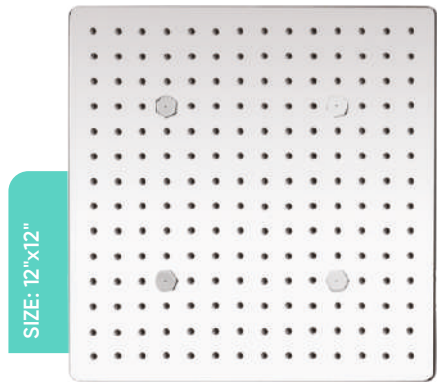

SIZE: 12"x12"

CODE: EL-2106
CHROME
MRP:6,700/-

DESCRIPTION
Single Inlet Rain And
Mist SS304 Shower