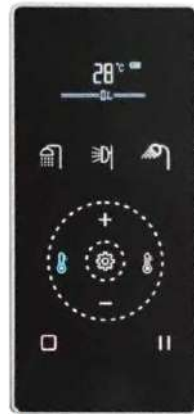

2,15,850/-

2,41,150/-

2,41,150/-

2,41,150/-

2,41,150/-

2,41,150/-

**CODE: EL-2504**  
 SIZE: 350mmX350mm (14"X14")  
 FUNCTION: Rain, Four Mist  
 CHROME  
 MRP:23,500/-

**CODE: EL-2502 G**  
 SIZE: 500mmX350mm (20"X14")  
 FUNCTION: Rain, Dual Cascade  
 GOLD  
 MRP:41,675/-