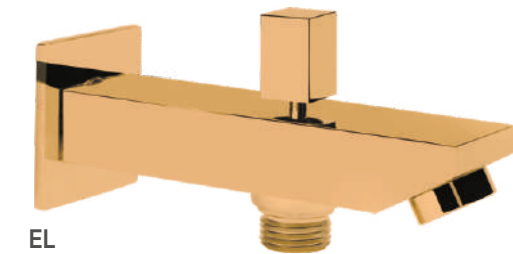

EL
10600 G
GOLD
MRP:6,675/-