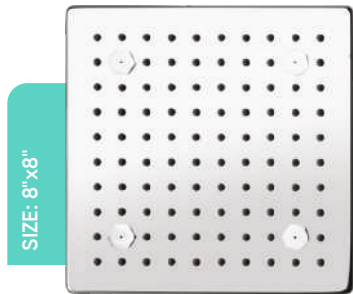

SIZE: 8"x8"

CODE: EL-2104
CHROME
MRP:2,500/-

DESCRIPTION
Single Inlet Rain And
Mist SS304 Shower