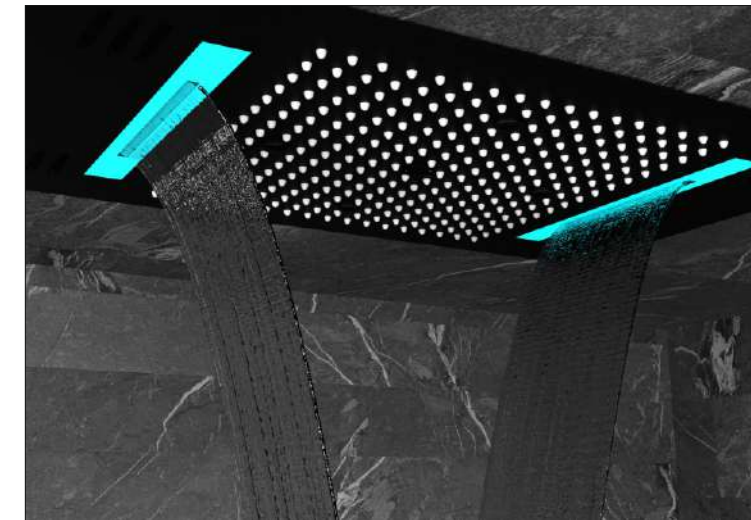

2 FLOW

CEILING MULTIFE FUNCTION SHOWER

DESCRIPTION

SS304 two function concealed ceiling shower with installation kit

SIZE: 480x330mm (19"x13")
FUNCTION: Rain, Cascade

Mist
Flow

Rain
Flow

Rain-
Column
Flow

Waterfall
Flow