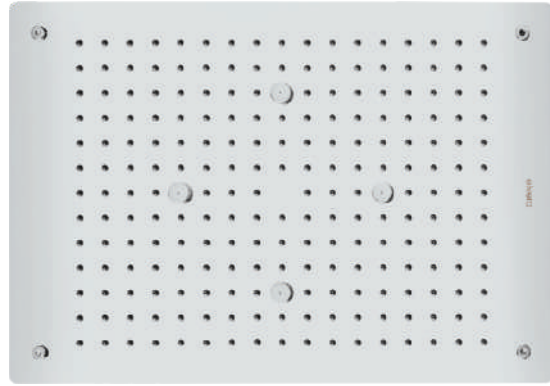

CODE: EL-2501 CP
SIZE: 480mmX330mm (19"X13")
FUNCTION: Rain, Four Mist
CHROME
MRP:23,500/-