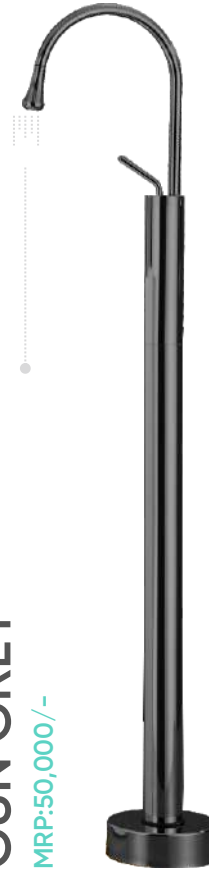

CODE: EL-1801 GG
GUN GREY
MRP:50,000/-