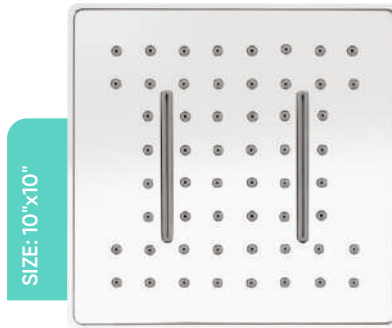

# SS OVERHEAD SHOWER

SIZE: 8"x8"

CODE: EL-2101  
CHROME  
MRP:2,500/-

DESCRIPTION  
Single Inlet Rain And  
Waterfall SS304 Shower

SIZE: 10"x10"

CODE: EL-2102  
CHROME  
MRP:4,200/-

DESCRIPTION  
Single Inlet Rain And  
Waterfall SS304 Shower