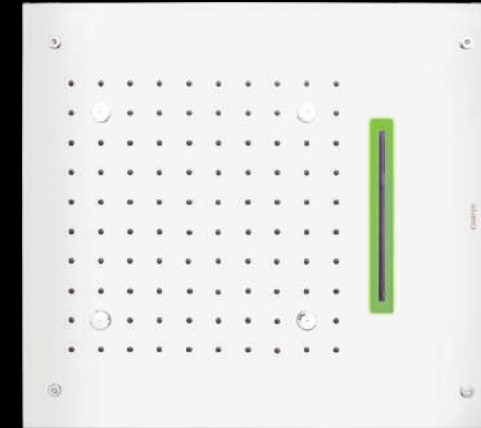

3 FLOW

CEILING MULTIFE FUNCTION SHOWER

CODE: EL-3509
CHROME
MRP:38,500/-

SIZE: 450x400mm (18"x16")
FUNCTION: Rain, Four Mist, Cascade

DESCRIPTION
SS304 **three function** concealed ceiling shower with Chromotherapy (RGB) **LED Light** which includes Remote Control for LED Light and installation kit (Require electric point)