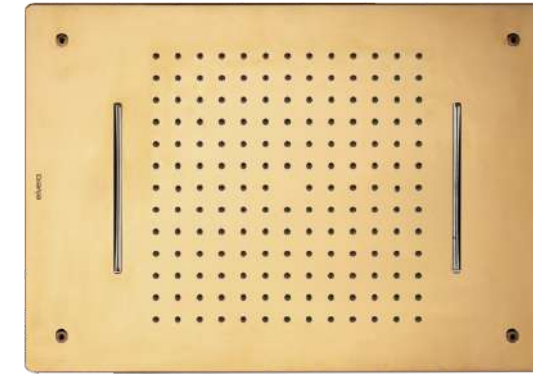

**DESCRIPTION**  
 Brass button spout  
 CHROME  
 MRP: 4,250/-

**TOTAL MRP**  
**82,700/-**

**CODE: EL-2502 G**

**SIZE:** 500mmX350mm (20"X14")  
**FUNCTION:** Rain, Dual Cascade  
 GOLD  
 MRP:41,675/-