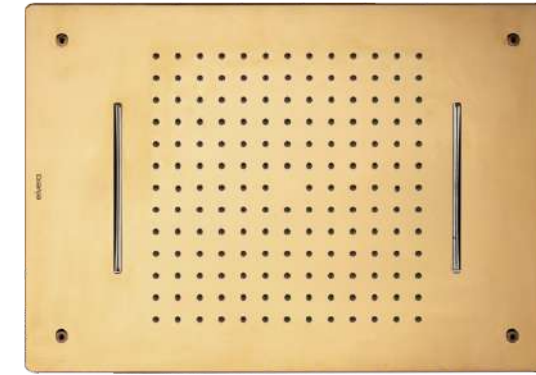

2,15,850/-

2,41,150/-

2,41,150/-

2,41,150/-

2,41,150/-

2,41,150/-

**CODE: EL-2504**  
 SIZE: 350mmX350mm (14"X14")  
 FUNCTION: Rain, Four Mist  
 CHROME  
 MRP:23,500/-

**CODE: EL-2502 G**  
 SIZE: 500mmX350mm (20"X14")  
 FUNCTION: Rain, Dual Cascade  
 GOLD  
 MRP:41,675/-