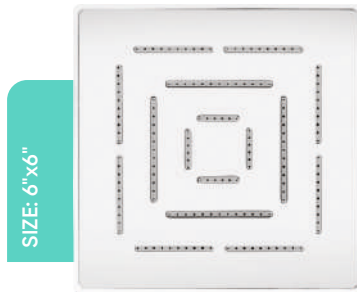

SIZE: 6"x6"

CODE: EL-2108
CHROME
MRP:1,000/-

DESCRIPTION
SS304 Rain Shower