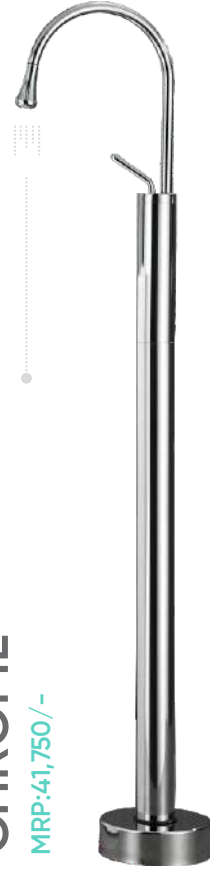

STANDING FAUCET

DESCRIPTION

Floor Mounted Basin Mixer
SIZE: 1200 mm (48")

CODE: EL-1801 CP
CHROME
MRP:41,750/-