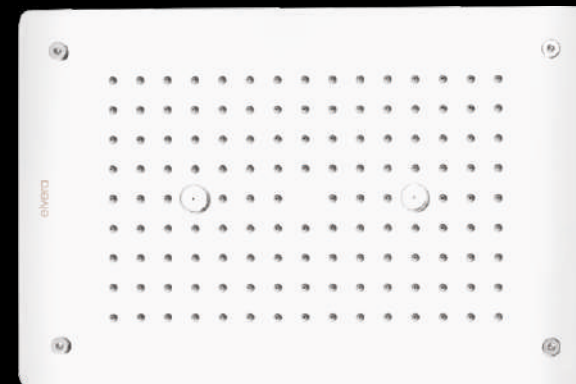

CODE: EL-2505
CHROME
MRP:15,850/-
SIZE: 370x250mm (15"x10")
FUNCTION: Rain, Mist

DESCRIPTION
SS304 **two function** concealed ceiling shower with installation kit