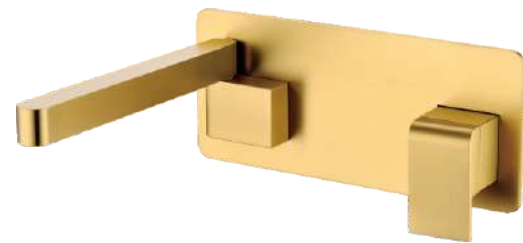

# WALL MOUNTED BASIN FAUCET

DESCRIPTION  
Brass Foldable Basin Mixer

CODE: EL-1001 MB  
MATT BLACK  
MRP:36,700/-

CODE: EL-1001 BG  
BRUSH GOLD  
MRP:36,700/-

CODE: EL-1001 GG  
GUN GREY  
MRP:36,700/-

DESCRIPTION  
Brass Waterfall Basin Mixer