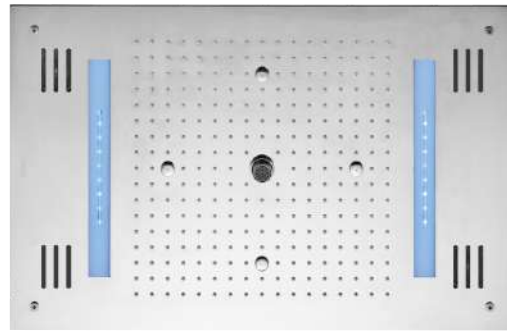

**TOTAL MRP**  
**30,950/-**

**CODE: EL-4503**

**SIZE:** 700mmX450mm (28"X18")  
**FUNCTION:** Rain, Four Mist, Dual Cascade, Rain-column with LED light  
**CHROME**  
**MRP:**15,850/-

**CODE: EL-4506 MB**