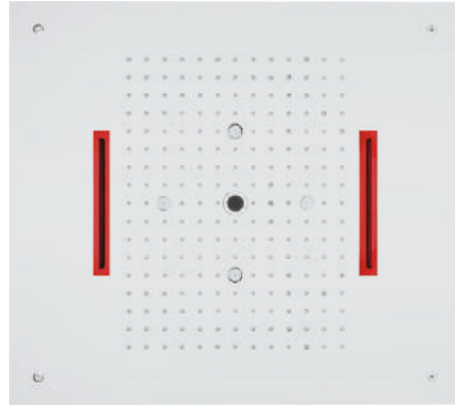

CODE: EL-4506 CP
SIZE: 550mmX500mm (22"X20")
FUNCTION: Rain, Four Mist, Dual Cascade, Rain-Column with LED light.
CHROME
MRP:67,000/-