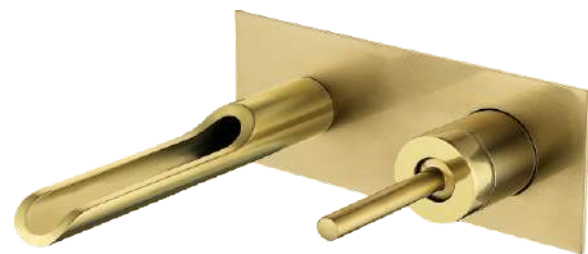

CODE: EL-1002 MB  
MATT BLACK  
MRP:30,000/-

CODE: EL-1002 G  
GOLD  
MRP:30,000/-

CODE: EL-1002 RG  
ROSE GOLD  
MRP:30,000/-

**DESCRIPTION**  
Brass Waterfall Joystick Basin Mixer

**CODE: EL-1003 MB**  
**MATT BLACK**  
**MRP:30,000/-**