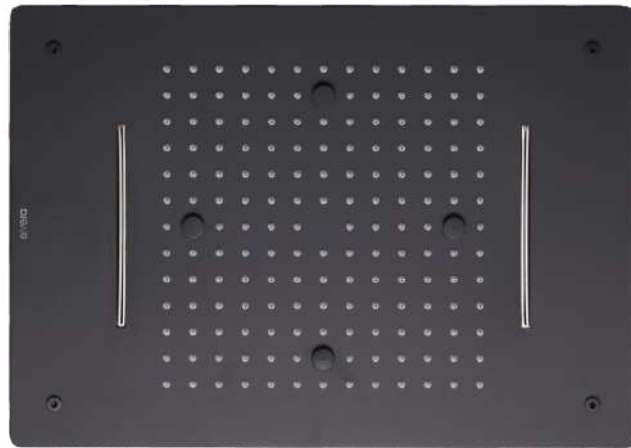

3 FLOW CEILING MULTIFE FUNCTION SHOWER

CODE: EL-3508 MB
MATT BLACK
MRP:58,350/-

SIZE: 500mmX350mm (20"X14")
FUNCTION: Rain, Four Mist, Dual Cascade

DESCRIPTION
SS304 **three function** concealed ceiling shower with installation kit