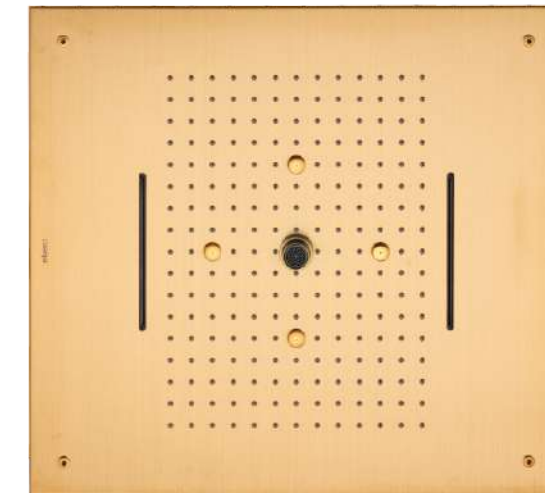

CODE: EL-4506 BG
BRUSH GOLD
MRP:1,00,000/-

SIZE: 550x500mm (22"x20")
FUNCTION: Rain, Four Mist, Dual Cascade, Rain-column

DESCRIPTION
SS304 **four function** concealed ceiling shower with installation kit