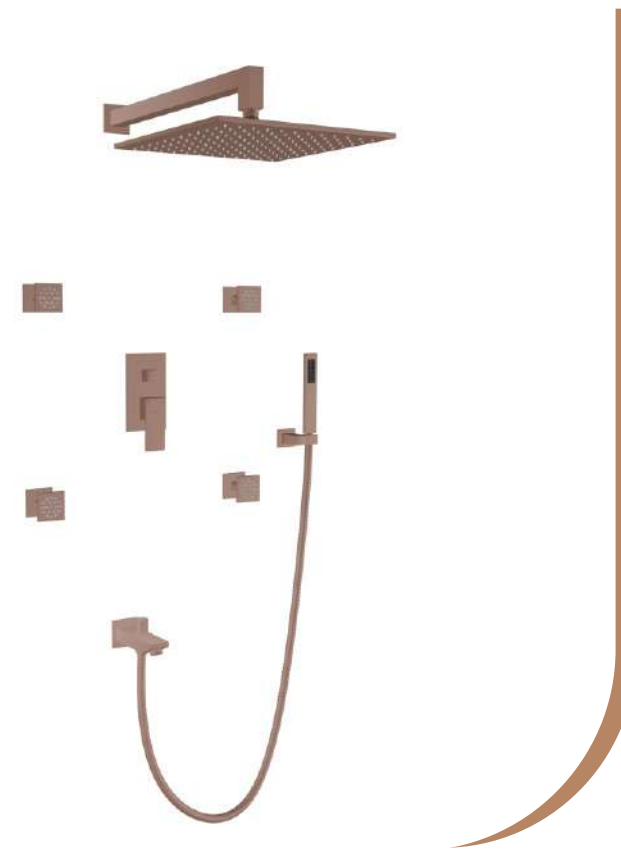

DIVERTER SET

COMPONENT INCLUDED

10 X 10 brass shower with 16" brass shower arm, 3 function brass high flow diverter, 2 function brass body jet rain + mist, brass button spout, brass hand shower set

TOTAL MRP
71,225/-

TOTAL MRP
71,225/-

TOTAL MRP
71,225/-