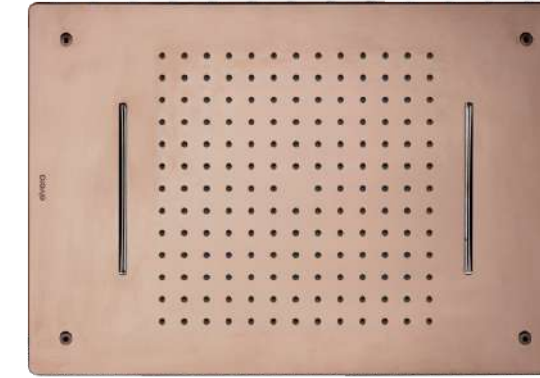

**CODE: EL-2502 MB**  
 SIZE: 500mmX350mm (20"X14")  
 FUNCTION: Rain, Dual Cascade  
 MATT BLACK  
 MRP:41,675/-

**CODE: EL-2502 RG**  
 SIZE: 500mmX350mm (20"X14")  
 FUNCTION: Rain, Dual Cascade  
 ROSE GOLD  
 MRP:41,675/-