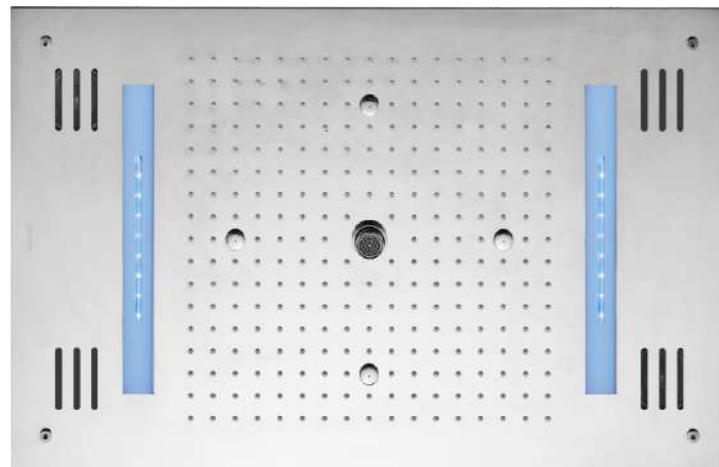

4 FLOW

CEILING MULTIFE FUNCTION SHOWER

DESCRIPTION

SS304 **four function** concealed ceiling shower with chromotherapy (RGB) **LED light** which include Remote Control for LED Light, in built sound system with **Bluetooth connectivity** and installation kit (Require electric point)

SIZE: 700mmX450mm (28"X18")

FUNCTION: Rain, Four Mist, Dual Cascade, Rain-column

CODE: EL-4503 CP
CHROME
MRP:1,66,750/-