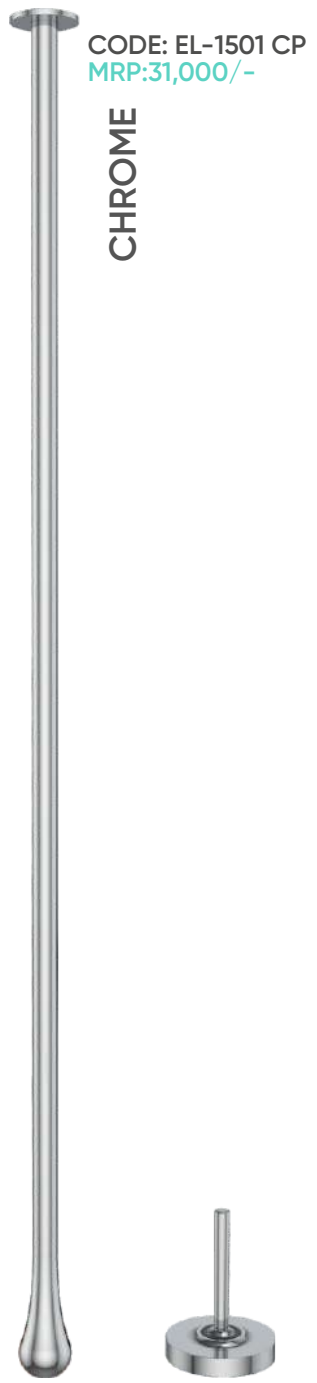

SIZE: 1125mm
DESCRIPTION
Ceiling mount faucet with
hot and cold mixer

CODE: EL-1501 CP
MRP:31,000/-

CHROME