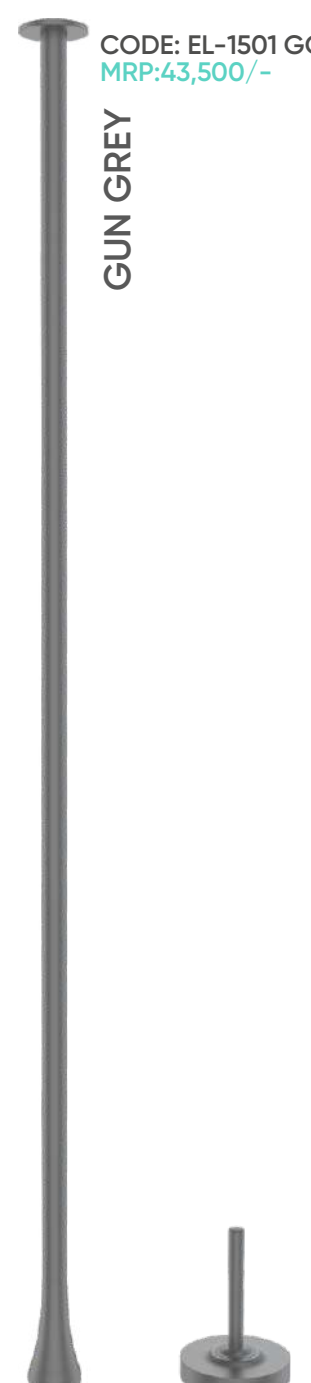

CODE: EL-1501 GG
MRP:43,500/-

GUN GREY

CHROME 250mm extension pipe
MRP:3,000/-
COLORS 250mm extension pipe
MRP:3,750/-