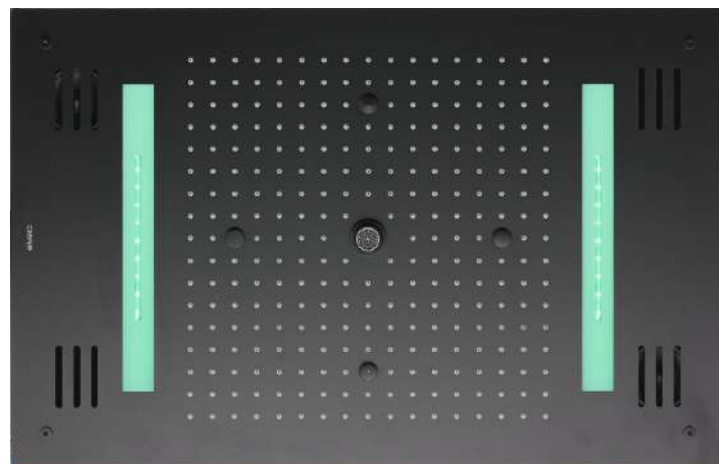

SIZE: 700mmX450mm (28"X18")

FUNCTION: Rain, Four Mist, Dual Cascade, Rain-column 

CODE: EL-4503 CP  
CHROME  
MRP:1,66,750/-

CODE: EL-4503 G  
GOLD  
MRP:2,25,000/-

CODE: EL-4503 MB  
MATT BLACK  
MRP:2,25,000/-