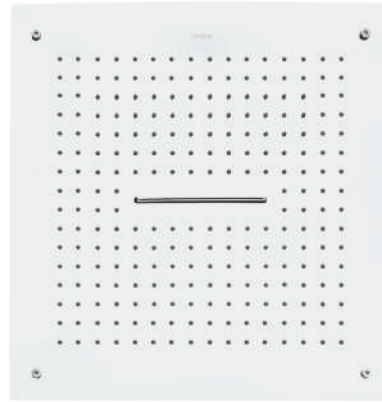

3,54,400/-

3,54,400/-

3,64,400/-

**CODE: EL-2503**  
 SIZE: 400mmX400mm (16"X16")  
 FUNCTION: Rain, Centre Cascade  
 CHROME  
 MRP:30,000/-

**CODE: EL-2501 RG**  
 SIZE: 480mmX330mm (19"X13")  
 FUNCTION: Rain, Four Mist  
 ROSE GOLD  
 MRP:36,750/-