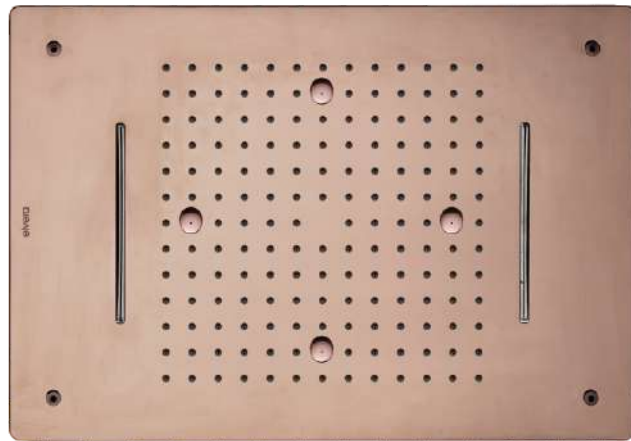

CODE: EL-3508 RG
ROSE GOLD
MRP:58,350/-

SIZE: 500mmX350mm (20"X14")
FUNCTION: Rain, Four Mist, Dual Cascade

DESCRIPTION
SS304 **three function** concealed ceiling shower with installation kit