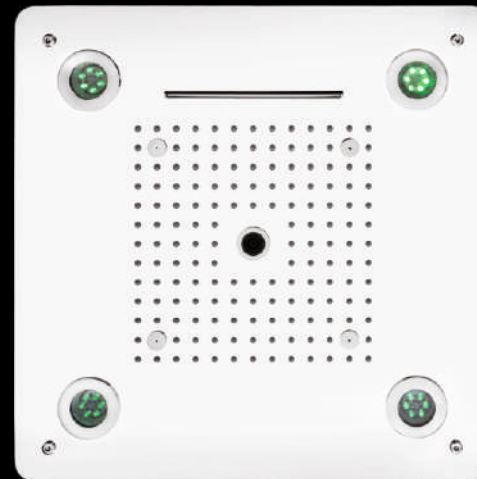

CODE: EL-3510  
CHROME  
MRP:33,500/-

SIZE: 400x400mm (16"x16")  
FUNCTION: Rain, Four Mist, Centre Cascade

**DESCRIPTION**  
SS304 **three function** concealed ceiling shower with installation kit

CODE: EL-4504  
CHROME  
MRP:1,37,500/-

SIZE: 600X400mm (24"x16")  
FUNCTION: Rain, Four mist, Cascade, Rain-Column

**DESCRIPTION**  
SS304 **four function** concealed ceiling shower with Chromotherapy (RGB) **LED Light** (concave) and in build sound system with Bluetooth connectivity which includes remote control for led light and installation kit (Require electric point)