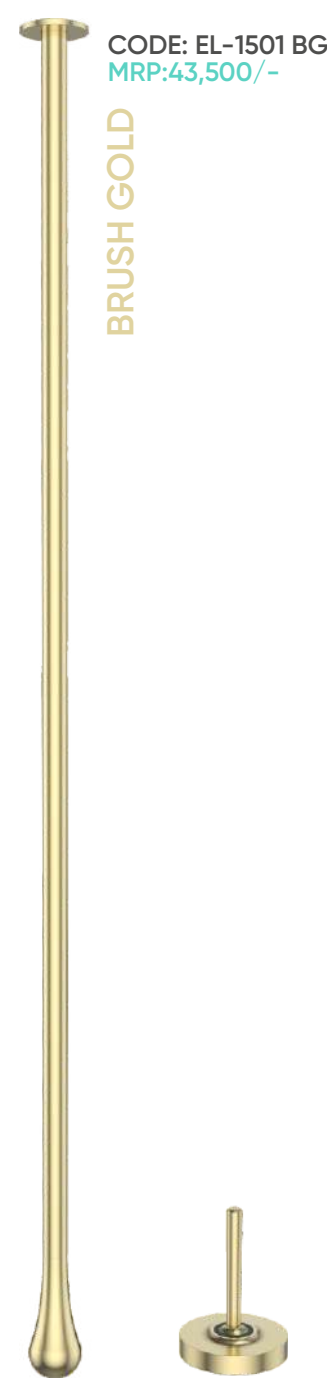

CODE: EL-1501 BG
MRP:43,500/-

BRUSH GOLD