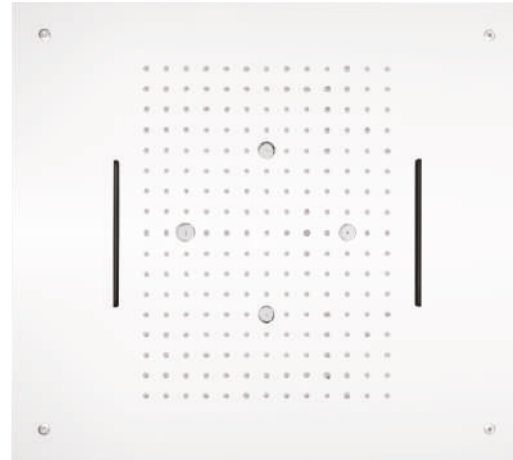

CODE: EL-3502 CP
CHROME
MRP:50,000/-

SIZE: 550x500mm (22"x20")
FUNCTION: Rain, Four Mist, Dual Cascade

DESCRIPTION
SS304 **three function** concealed ceiling shower with installation kit.