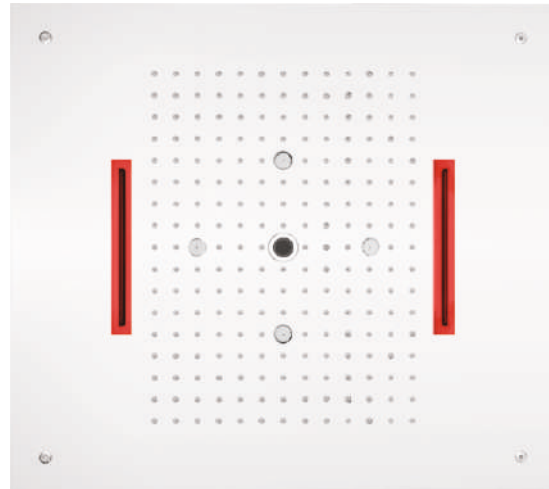

4 FLOW CEILING MULTIPLE FUNCTION SHOWER

CODE: EL-4506 CP
CHROME
MRP:67,000/-

SIZE: 550x500mm (22"x20")
FUNCTION: Rain, Four Mist, Dual Cascade, Rain-Column

DESCRIPTION
SS304 **four function** concealed ceiling shower with Chromotherapy (RGB) **LED Light** which includes Remote Control for LED Light and installation kit (Require electric point)