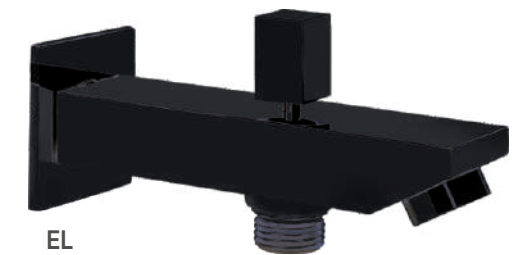

EL
10600 MB
MATT BLACK
MRP:6,675/-