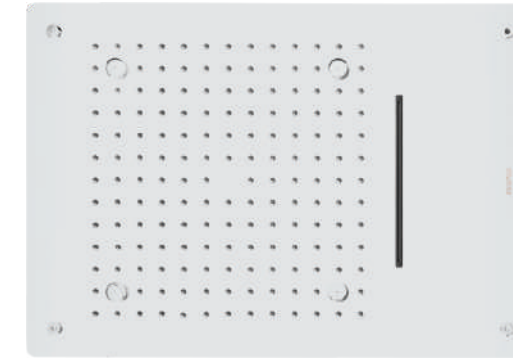

**CODE: EL-10400 GG**  
 DESCRIPTION  
 Brass button spout  
 GUN GREY  
 MRP: 8350/-

**TOTAL MRP**  
 1,26,300/-

MRP      ●      ●      ●      ●      ●      ●

1,92,600/-    2,52,950/-    2,42,950/-    2,42,950/-    2,45,350/-    2,55,350/-

**CODE: EL-3508 G**  
 SIZE: 500mmX350mm (20"X14")  
 FUNCTION: Rain, Four Mist, Dual Cascade  
 GOLD  
 MRP:58,350/-

**CODE: EL-3504 CP**  
 SIZE: 480mmX330mm (19"X13")  
 FUNCTION: Rain, Four Mist, Cascade  
 CHROME  
 MRP:33,500/-