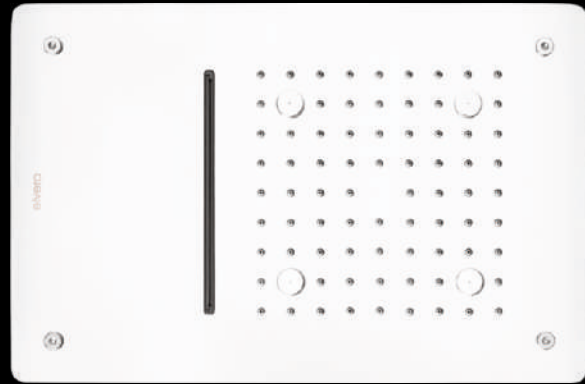

2 FLOW
CEILING MULTIFE FUNCTION SHOWER

CODE: EL-3505
CHROME
MRP:25,000/-
SIZE: 370x250mm (15"x10")
FUNCTION: Rain, Four Mist, Cascade

DESCRIPTION
SS304 **three function** concealed ceiling shower with installation kit