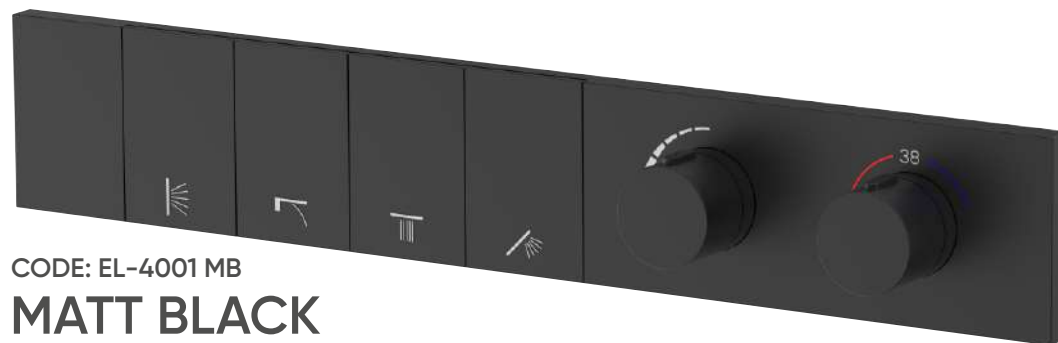

Button  
**DIVERTER**

4 OUTLET

DESCRIPTION

Four outlet high flow button thermostatic diverter with flow control

CODE: EL-4001 CP  
**CHROME**  
MRP: 75,000/-

CODE: EL-4001 MB  
**MATT BLACK**  
MRP: 93,000/-

CODE: EL-4001 RG  
**ROSE GOLD**  
MRP: 93,000/-

CODE: EL-4001 G  
**GOLD**  
MRP: 93,000/-

CODE: EL-4001 BG  
**BRUSH GOLD**  
MRP: 93,000/-

CODE: EL-4001 GG  
**GUN GREY**  
MRP: 93,000/-

Button  
**DIVERTER**