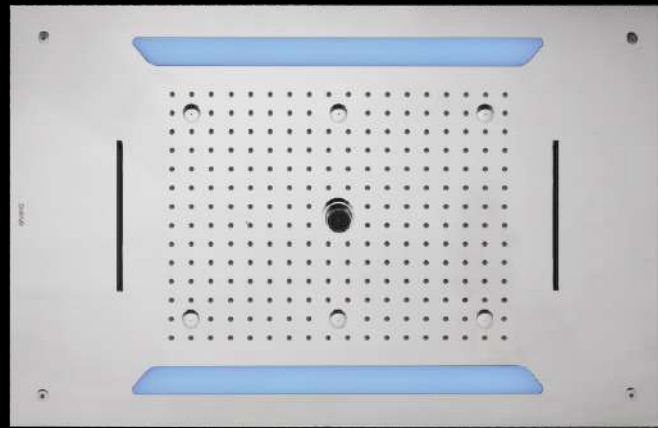

CODE: EL-4505  
CHROME  
MRP:1,00,000/-

SIZE: 700mmX450mm (28"x18")  
FUNCTION: Rain, Six Mist, Dual Cascade, Rain-column

**DESCRIPTION**  
SS304 **four function** concealed ceiling shower with Chromotherapy (RGB) **LED light** which includes Remote Control for LED Light and installation kit (Require electric point)