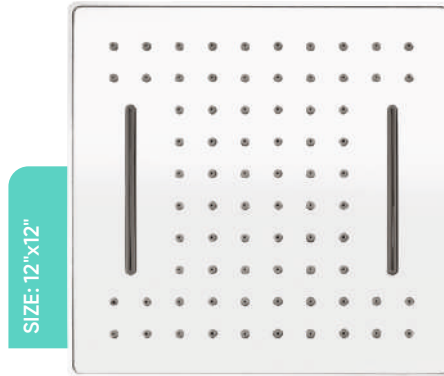

# SS OVERHEAD SHOWER

SIZE: 8"x8"

CODE: EL-2101  
CHROME  
MRP:2,500/-

DESCRIPTION  
Single Inlet Rain And  
Waterfall SS304 Shower

SIZE: 10"x10"

CODE: EL-2102  
CHROME  
MRP:4,200/-

DESCRIPTION  
Single Inlet Rain And  
Waterfall SS304 Shower