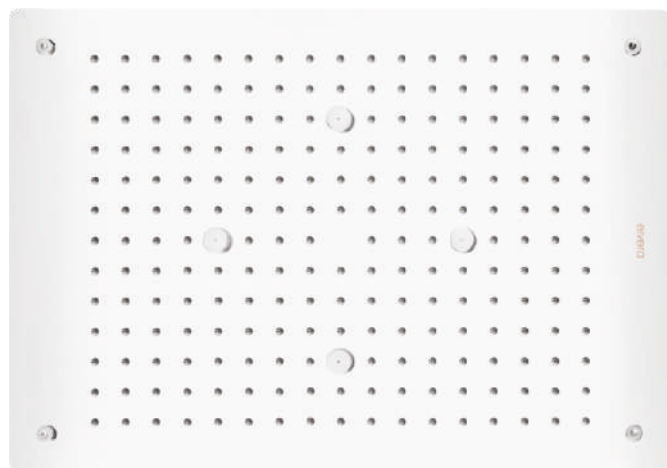

2 FLOW

CEILING MULTIFE FUNCTION SHOWER

DESCRIPTION

SS304 two function concealed ceiling shower with installation kit

SIZE: 480x330mm (19"x13")

FUNCTION: Rain, Four Mist

CODE: EL-2501 CP
CHROME
MRP:23,500/-