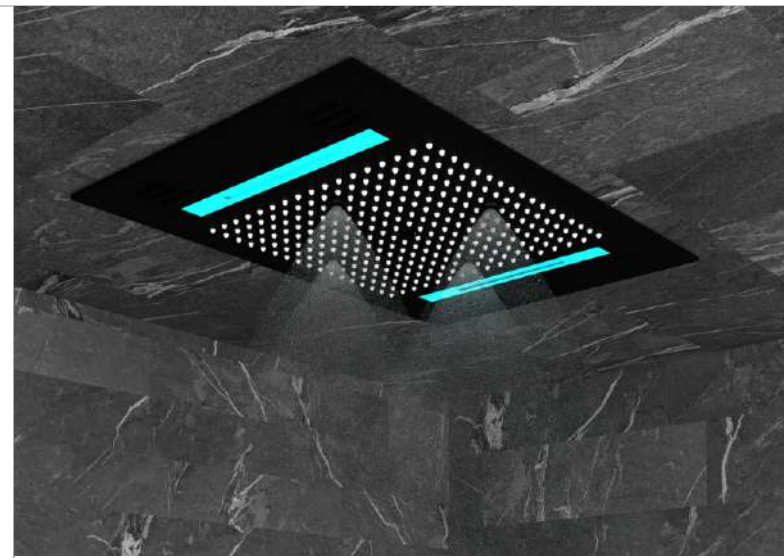

2 FLOW

CEILING MULTIFE FUNCTION SHOWER

DESCRIPTION

SS304 two function concealed ceiling shower with installation kit

SIZE: 480x330mm (19"x13")
FUNCTION: Rain, Cascade

Mist
Flow

Rain
Flow

Rain-
Column
Flow

Waterfall
Flow