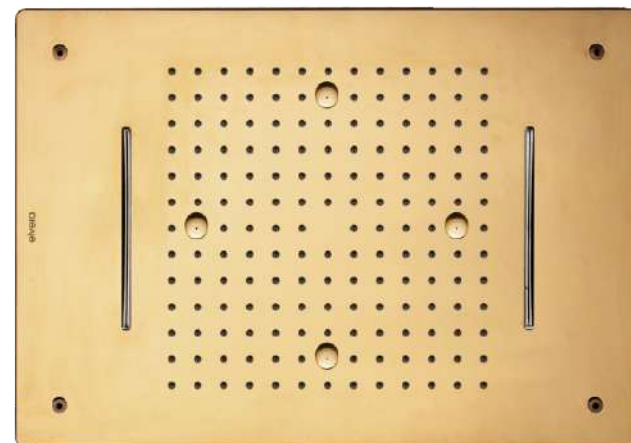

CODE: EL-3508 RG  
**ROSE GOLD**  
MRP:58,350/-

SIZE: 500mmX350mm (20"X14")  
FUNCTION: Rain, Four Mist, Dual Cascade

**DESCRIPTION**  
SS304 **three function** concealed ceiling shower with installation kit