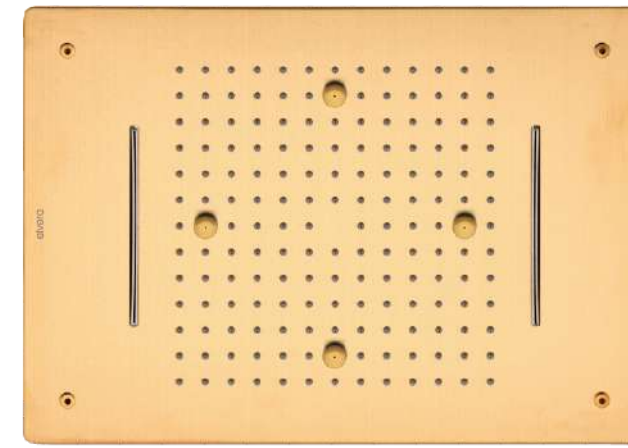

CODE: EL-3508 BG
BRUSH GOLD
MRP:58,350/-

SIZE: 500mmX350mm (20"X14")
FUNCTION: Rain, Four Mist, Dual Cascade

DESCRIPTION
SS304 **three function** concealed ceiling shower with installation kit