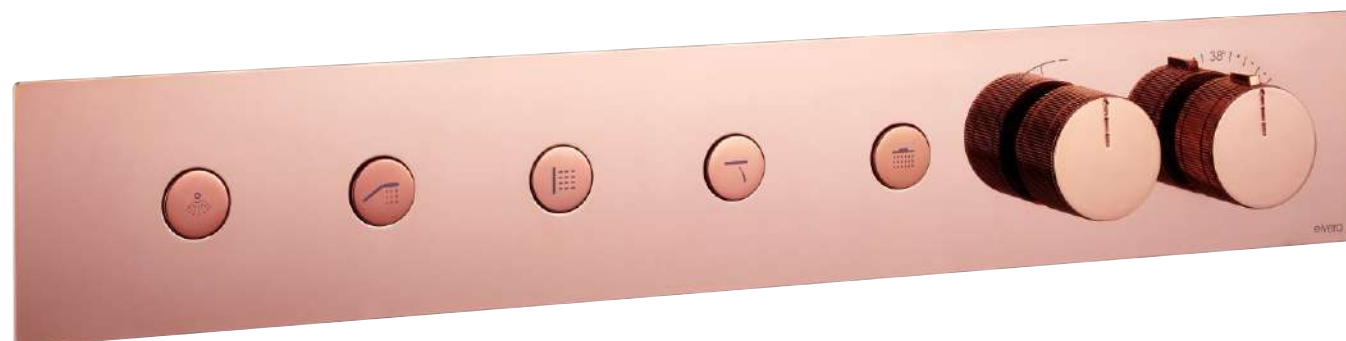

CODE: EL-5001 RG
ROSE GOLD
MRP: 1,20,000/-