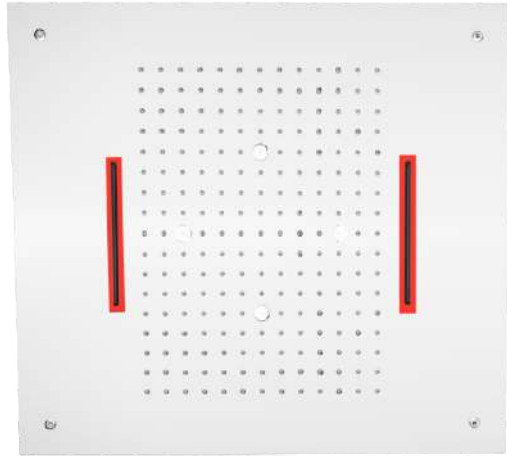

3 FLOW CEILING MULTIPLE FUNCTION SHOWER

CODE: EL-3501 CP
CHROME
MRP:60,000/-

SIZE: 550mmX500mm (22"x20")
FUNCTION: Rain, Four Mist, Dual Cascade

DESCRIPTION
SS304 **three function** concealed ceiling shower with chromotherapy (RGB) **LED light** which includes Remote Control for LED Light and installation kit (Require electric point)