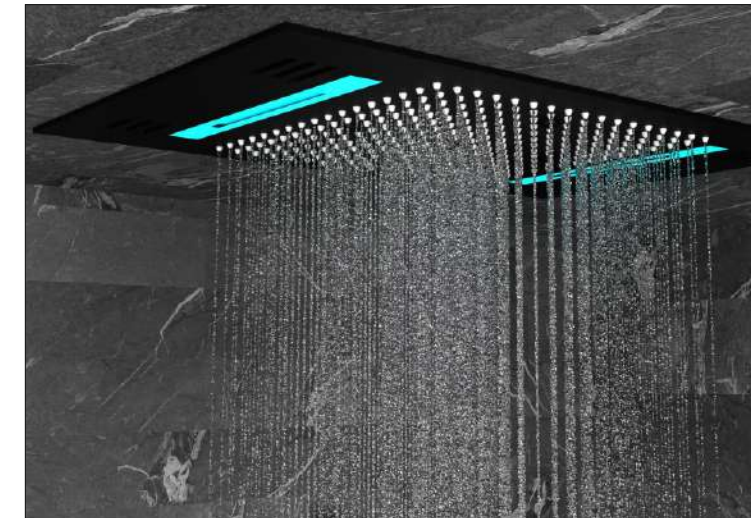

2 FLOW

CEILING MULTIFE FUNCTION SHOWER

DESCRIPTION

SS304 two function concealed ceiling shower with installation kit

SIZE: 480x330mm (19"x13")
FUNCTION: Rain, Cascade

Mist
Flow

Rain
Flow

Rain-
Column
Flow

Waterfall
Flow