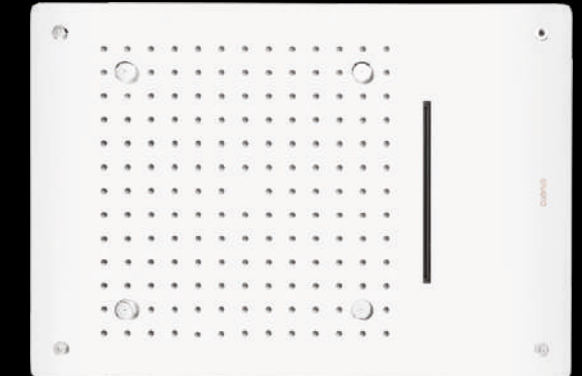

CODE: EL-4507  
CHROME  
MRP:58,500/-

SIZE: 500x500mm (20"x20")  
FUNCTION: Rain, Four Mist, Cascade, Rain-Column

**DESCRIPTION**  
SS304 **four function** concealed ceiling shower with Chromotherapy (RGB) **LED light** which includes remote control for led light and installation kit(Require electric point)

CODE: EL-3503  
CHROME  
MRP:41,750/-

SIZE: 480x330mm (19"x13")  
FUNCTION: Rain, Four Mist, Cascade

**DESCRIPTION**  
SS304 **three function** concealed ceiling shower with Chromotherapy (RGB) **LED Light** which includes remote control for led light and installation kit (Require electric point)