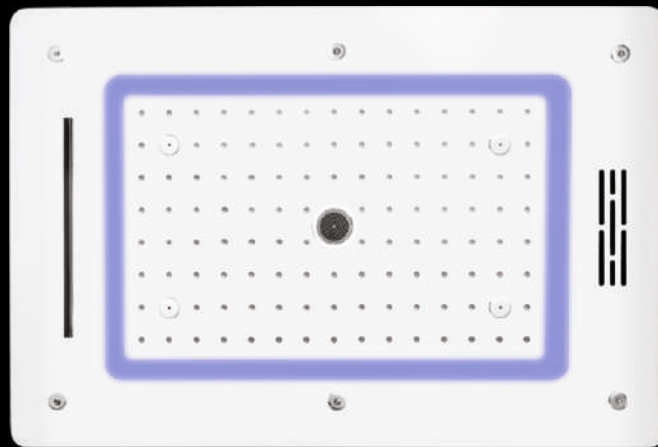

CODE: EL-4504
CHROME
MRP:1,37,500/-

SIZE: 600X400mm (24"x16")
FUNCTION: Rain, Four mist, Cascade, Rain-Column

DESCRIPTION
SS304 **four function** concealed ceiling shower with Chromotherapy (RGB) **LED Light** (concave) and in build sound system with Bluetooth connectivity which includes remote control for led light and installation kit (Require electric point)