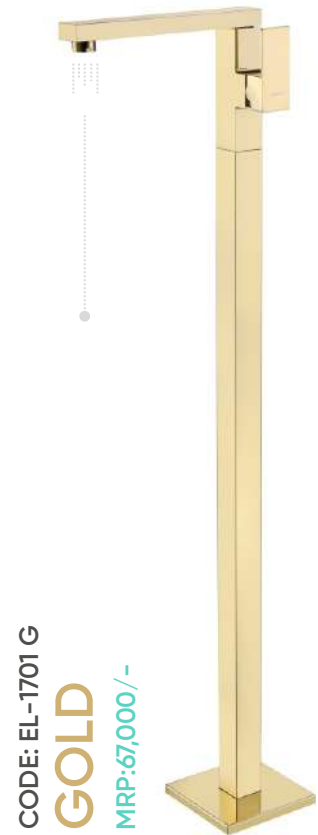

CODE: EL-1801 G  
**GOLD**  
MRP:50,000/-

CODE: EL-1801 GG  
**GUN GREY**  
MRP:50,000/-

CODE: EL-1801 BG  
**BRUSH GOLD**  
MRP:50,000/-

**DESCRIPTION**  
Floor mounted basin mixer  
SIZE: 1070 mm (42.8")