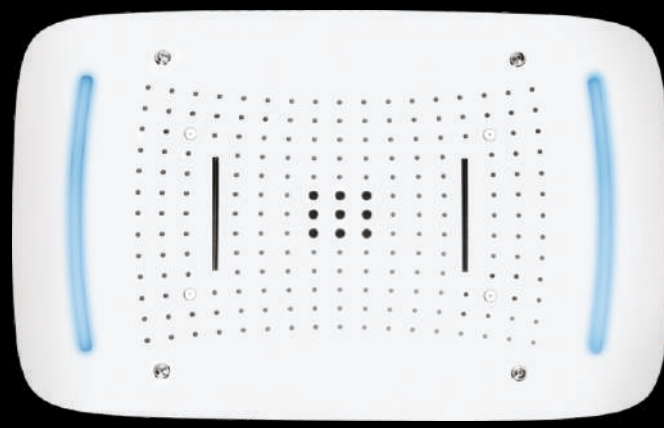

CODE: EL-4505  
CHROME  
MRP:1,00,000/-

SIZE: 700mmX450mm (28"x18")  
FUNCTION: Rain, Six Mist, Dual Cascade, Rain-column

**DESCRIPTION**  
SS304 **four function** concealed ceiling shower with Chromotherapy (RGB) **LED light** which includes Remote Control for LED Light and installation kit (Require electric point)