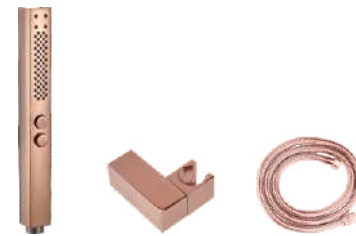

CODE: EL-9001 RG
DESCRIPTION
Button two function rectangular brass hand shower set
FUNCTION: Rain, Mist
ROSE GOLD
MRP: 14,250/-