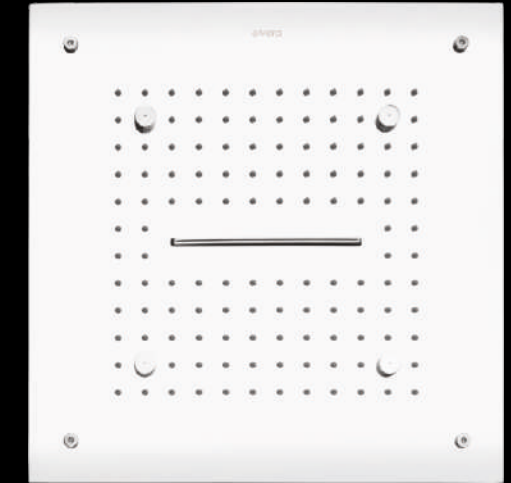

CODE: EL-4502  
CHROME  
MRP:1,25,000/-

SIZE: 680x430mm (27"x17")  
FUNCTION: Rain, Four Mist, Dual Cascade, Bubble Massage

**DESCRIPTION**  
SS304 **four function** concealed ceiling shower with Chromotherapy (RGB) **LED light** which includes wall-mounted control panel for LED Light and installation kit (Require electric point)

3 FLOW

CEILING MULTIFE FUNCTION SHOWER

CODE: EL-3509  
CHROME  
MRP:38,500/-

SIZE: 450x400mm (18"x16")  
FUNCTION: Rain, Four Mist, Cascade

**DESCRIPTION**  
SS304 **three function** concealed ceiling shower with Chromotherapy (RGB) **LED Light** which includes Remote Control for LED Light and installation kit (Require electric point)