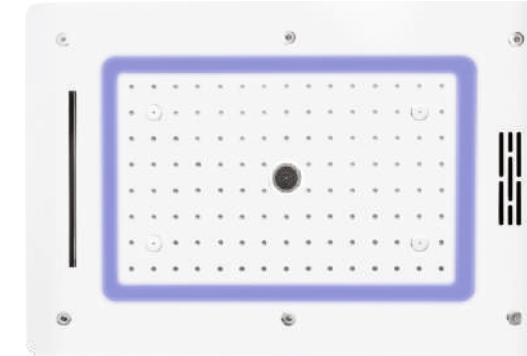

2,27,750/-

2,27,750/-

MRP

1,38,350/-

1,99,325/-

1,99,325/-

1,99,325/-

**CODE: EL-3503**  
**SIZE:** 480mmX330mm (19"X13")  
**FUNCTION:** Rain, Four Mist, Cascade with LED Light.  
 CHROME  
**MRP:**41,750/-

**CODE: EL-4504**  
**SIZE:** 600mmX400mm (24"X16")  
**FUNCTION:** Rain, Four Mist, Cascade, Rain-column with LED Light.  
 CHROME  
**MRP:**1,10,000/-

**CODE: EL-9107**  
**DESCRIPTION**  
 Five function brass open body jet  
**FUNCTION:** Rain, Mist, Massage, Rain-mist, Rain-massage  
**SIZE:** 50mm  
 CHROME  
**MRP:**18,800/-  
 (4 x 4,700)