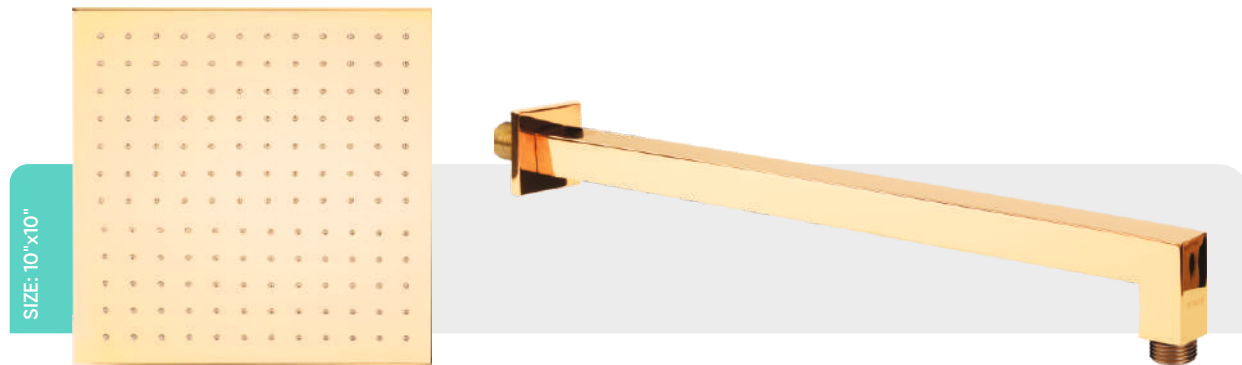

## DESCRIPTION

Brass Black Shower With Brass 16 Inch Shower Arm

CODE: EL-2701 MB  
 MATT BLACK  
 MRP:13,500/-

CODE: EL-2701 RG  
 ROSE GOLD  
 MRP:13,500/-

CODE: EL-2701 G  
 GOLD  
 MRP:13,500/-

**BODY**  
*Jets*