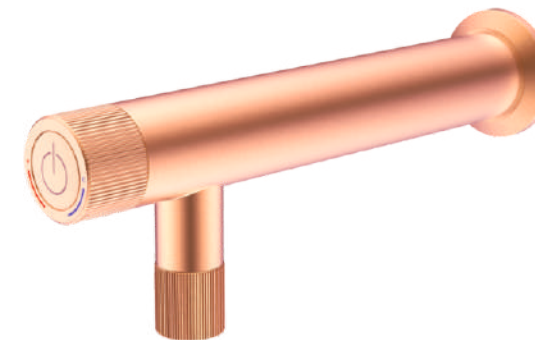

# WALL MOUNTED BASIN FAUCET

DESCRIPTION  
Brass Foldable Basin Mixer

CODE: EL-1001 MB  
MATT BLACK  
MRP:36,700/-

CODE: EL-1001 BG  
BRUSH GOLD  
MRP:36,700/-

CODE: EL-1001 GG  
GUN GREY  
MRP:36,700/-

DESCRIPTION  
Brass Waterfall Basin Mixer

CODE: EL-1002 MB  
MATT BLACK  
MRP:30,000/-

CODE: EL-1002 G  
GOLD  
MRP:30,000/-

CODE: EL-1002 RG  
ROSE GOLD  
MRP:30,000/-

**DESCRIPTION**  
Brass Waterfall Joystick Basin Mixer

**CODE: EL-1003 MB**  
**MATT BLACK**  
**MRP:30,000/-**

**CODE: EL-1003 BG**  
**BRUSH GOLD**  
**MRP:30,000/-**

**DESCRIPTION**  
Brass Push Button Basin Mixer with Flow Control

**CODE: EL-1004 MB**  
**MATT BLACK**  
**MRP:25,000/-**

**CODE: EL-1004 RG**  
**ROSE GOLD**  
**MRP:25,000/-**