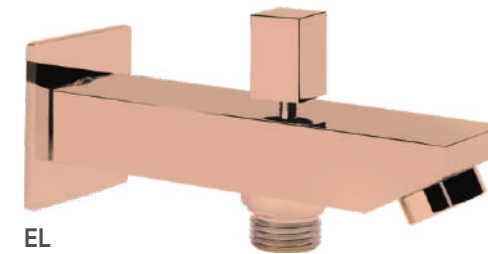

EL
10600 RG
ROSE GOLD
MRP:6,675/-