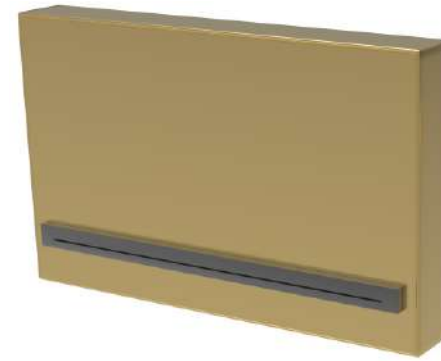

# WATERFALL *Spout*

**DESCRIPTION**  
Brass waterfall spout  
SIZE: 200x150mm (8"x6")

CODE: EL - 7003 CP  
**CHROME**  
MRP: 11,750/-

CODE: EL - 7003 MB  
**MATT BLACK**  
MRP: 20,100/-

CODE: EL - 7003 RG  
**ROSE GOLD**  
MRP: 20,100/-