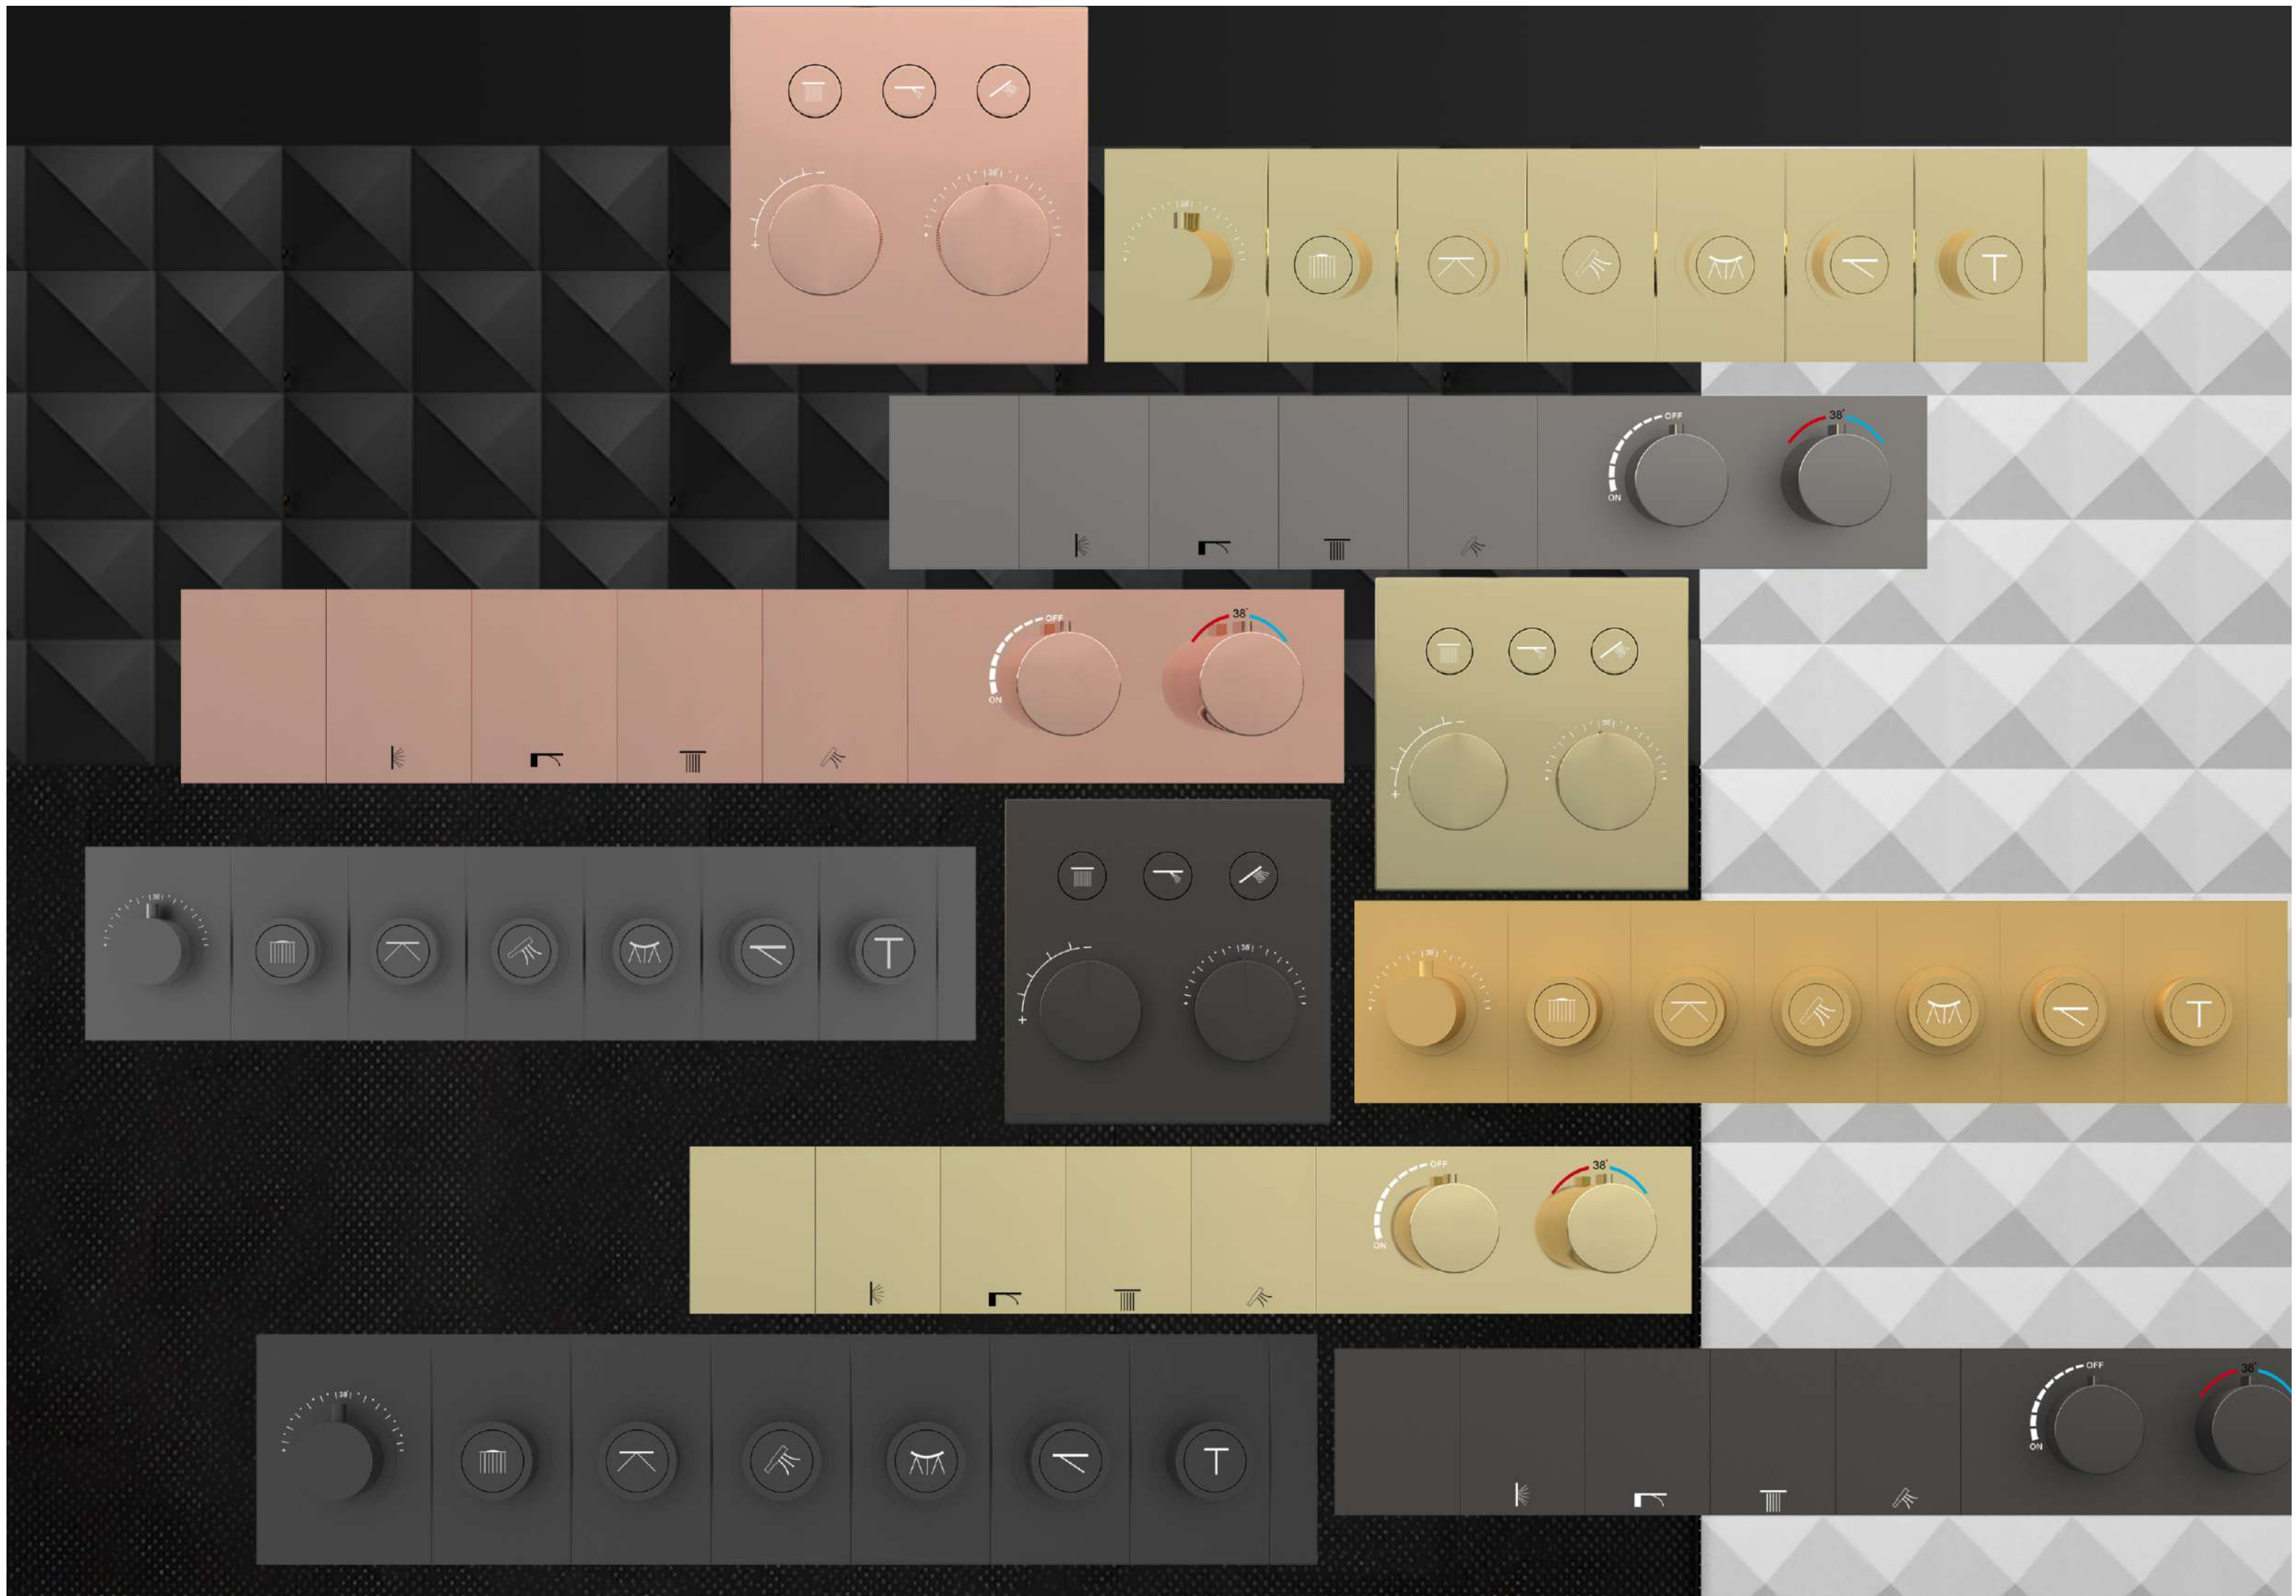

### PRESSURE PUMP

147

# DIVERTER

Experience **luxury and convenience** with the Elvera Thermostatic and Flow Control Diverter. Designed for ultimate comfort, this diverter maintains a consistent water temperature while allowing seamless transitions between your different functions of showerhead, body jet, hand shower, spout. Enjoy a luxurious and safe bathing experience with precision temperature control. Experience effortless water management with the Elvera Flow Control Diverter. This sophisticated solution allows you to easily regulate and redirect water flow between multiple bath fixtures, providing precise control over distribution. Switch between outlets or enjoy simultaneous use with our state-of-the-art design, tailored for modern bathrooms.