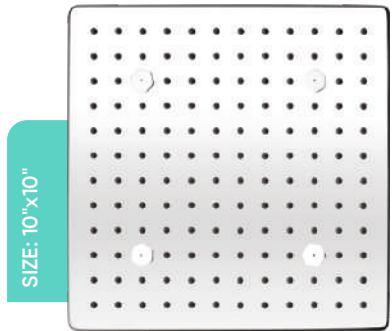

SIZE: 12"x12"

CODE: EL-2103  
CHROME  
MRP:6,700/-

DESCRIPTION  
Single Inlet Rain And  
Waterfall SS304 Shower

SIZE: 8"x8"

CODE: EL-2104  
CHROME  
MRP:2,500/-

DESCRIPTION  
Single Inlet Rain And  
Mist SS304 Shower