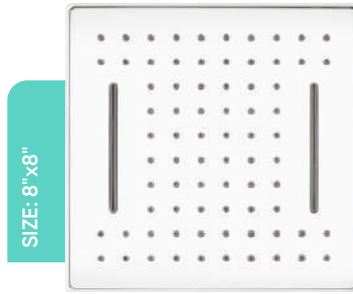

# SS OVERHEAD SHOWER

SIZE: 8"x8"

CODE: EL-2101  
CHROME  
MRP:2,500/-

DESCRIPTION  
Single Inlet Rain And  
Waterfall SS304 Shower

SIZE: 10"x10"

CODE: EL-2102  
CHROME  
MRP:4,200/-

DESCRIPTION  
Single Inlet Rain And  
Waterfall SS304 Shower