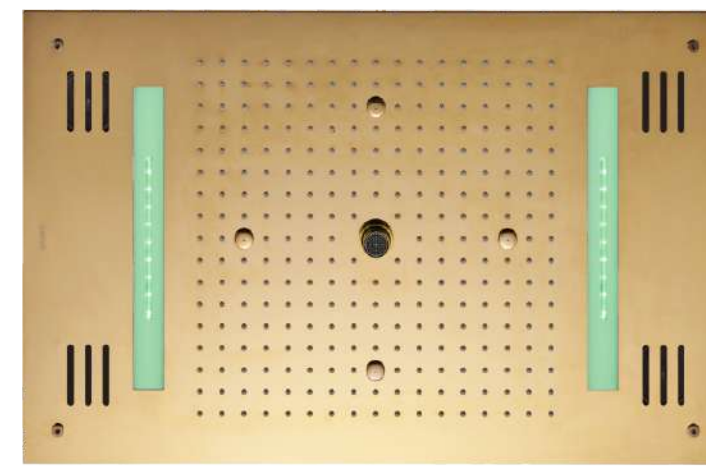

CODE: EL-4503 G
GOLD
MRP:2,25,000/-