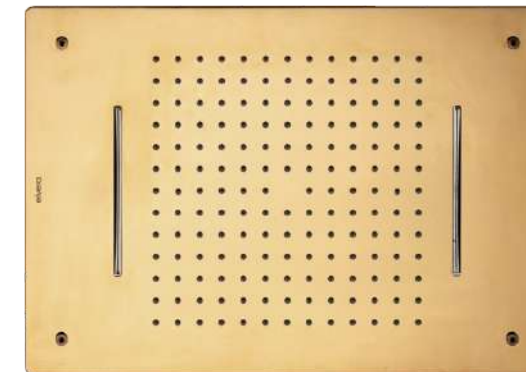

CODE: EL-2502 G

SIZE: 500mmX350mm (20"X14")
FUNCTION: Rain, Dual Cascade
GOLD
MRP:41,675/-

CODE: EL-3002 MB

DESCRIPTION
Three outlet high flow hot and cold diverter
MATT BLACK
MRP:20,000/-