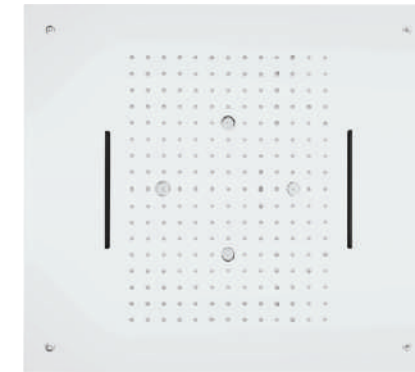

CODE: EL-3502 CP
SIZE: 550mmX500mm (22"X20")
FUNCTION: Rain, Four Mist, Dual Cascade, CHROME
MRP: 50,000/-

CODE: EL-9112 CP
DESCRIPTION
Concealed body jet
FUNCTION: Wave
SIZE: 150x50mm
CHROME
MRP: 20,000/-
(2 x 10,000)