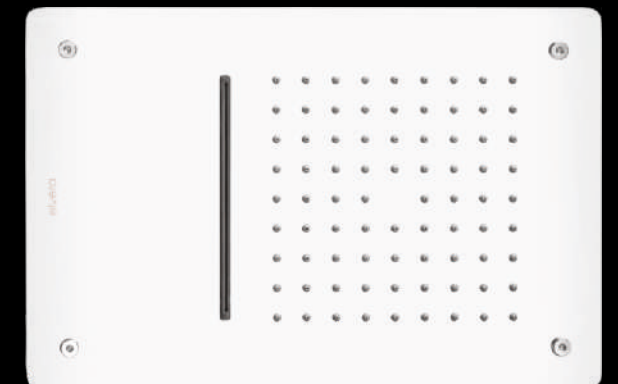

CODE: EL-2506
CHROME
MRP:15,850/-
SIZE: 370x250mm (15"x10")
FUNCTION: Rain, Waterfall

DESCRIPTION
SS304 **two function** concealed ceiling shower with installation kit