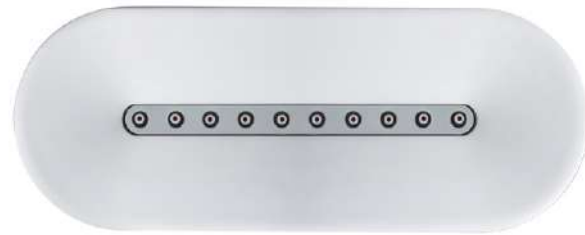

WAVE BODY JET

DESCRIPTION
Concealed body jet
SIZE: 150x50mm (6"x2")
FUNCTION: Wave

CODE: EL - 9112 CP
CHROME
MRP: 10,000/-