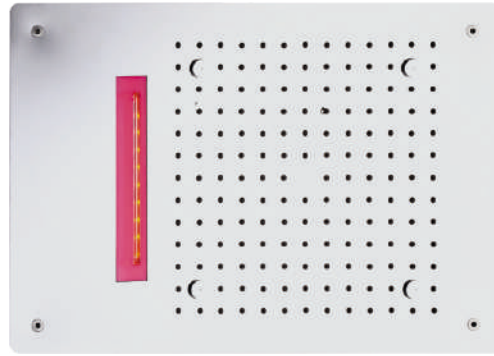

2,27,750/-

2,27,750/-

MRP

1,38,350/-

1,99,325/-

1,99,325/-

1,99,325/-

**CODE: EL-3503**  
**SIZE:** 480mmX330mm (19"X13")  
**FUNCTION:** Rain, Four Mist, Cascade with LED Light.  
 CHROME  
**MRP:**41,750/-