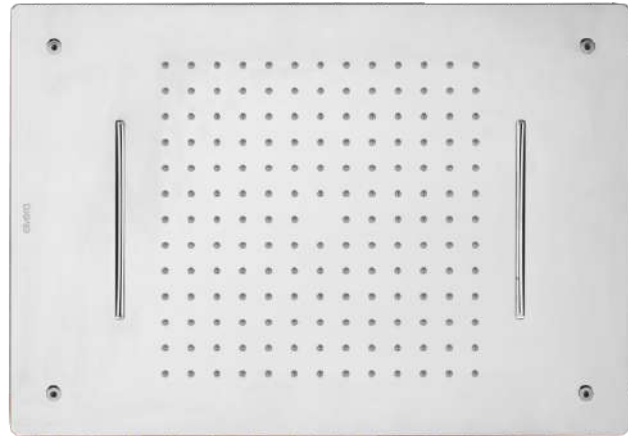

2 FLOW

CEILING MULTIFE FUNCTION SHOWER

DESCRIPTION

SS304 two function concealed ceiling shower with installation kit

SIZE: 500mmX350mm (20"X14")
FUNCTION: Rain, Dual Cascade

CODE: EL-2502 CP
CHROME
MRP:36,750/-