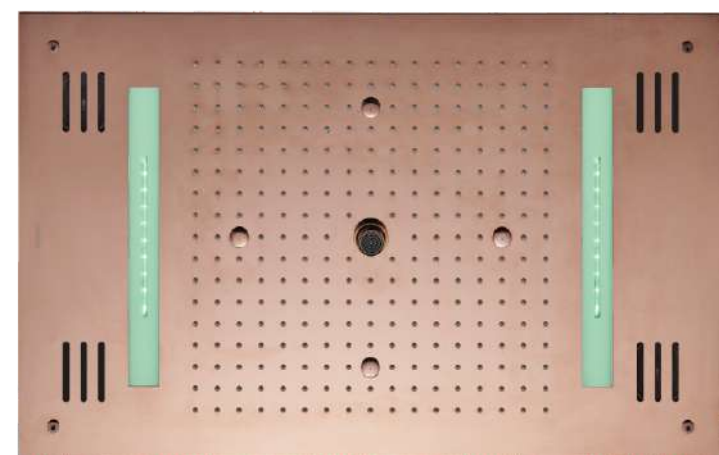

CODE: EL-4503 RG
ROSE GOLD
MRP:2,25,000/-