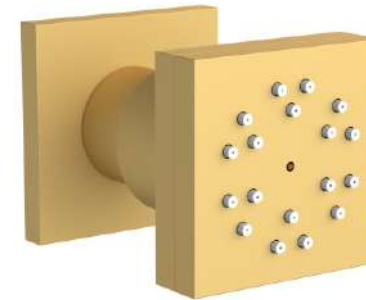

CODE: EL - 9105 BG
BRUSH GOLD
MRP: 6,250/-