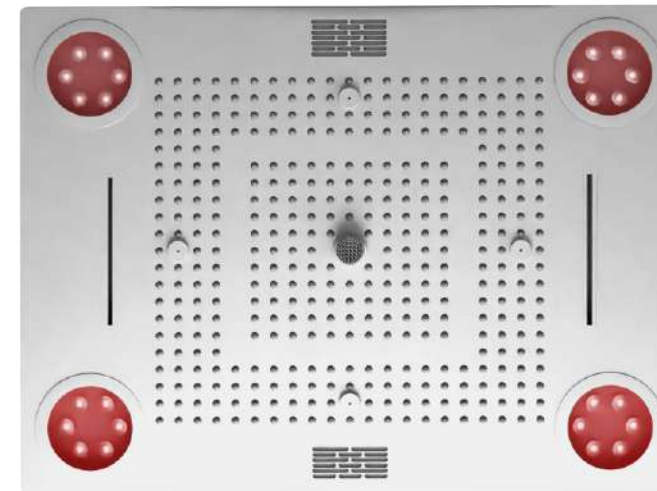

CODE: EL-4501 CP
CHROME
MRP:2,50,000/-