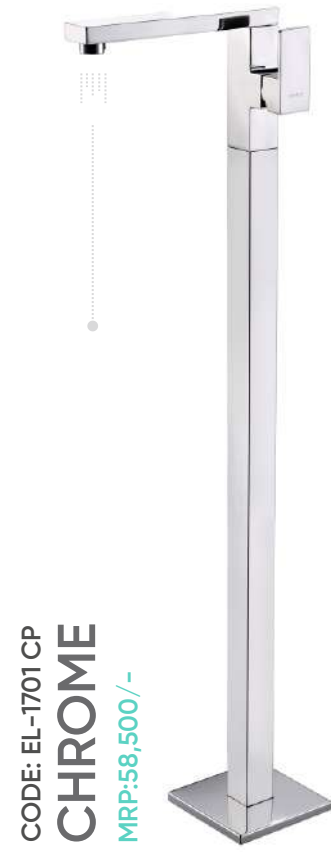

## DESCRIPTION

Floor Mounted Basin Mixer  
SIZE: 1200 mm (48")

CODE: EL-1801 CP  
**CHROME**  
MRP:41,750/-

CODE: EL-1801 MB  
**MATT BLACK**  
MRP:50,000/-

CODE: EL-1801 RG  
**ROSE GOLD**  
MRP:50,000/-

CODE: EL-1801 G  
**GOLD**  
MRP:50,000/-

CODE: EL-1801 GG  
**GUN GREY**  
MRP:50,000/-

CODE: EL-1801 BG  
**BRUSH GOLD**  
MRP:50,000/-

**DESCRIPTION**  
Floor mounted basin mixer  
SIZE: 1070 mm (42.8")

# KITCHEN PULLOUT *Faucets*

DESCRIPTION

Two Flow Single Lever Kitchen Pullout Mixer

SIZE: 360mm (14")

EL  
1901 MB  
MATT BLACK  
MRP:20,000/-

EL  
1901 CP  
CHROME  
MRP:18,500/-

DESCRIPTION

Two flow single lever dragon kitchen pullout mixer