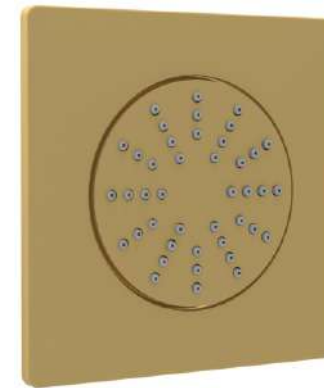

CODE: EL - 9102 BG
BRUSH GOLD
MRP: 8,750/-