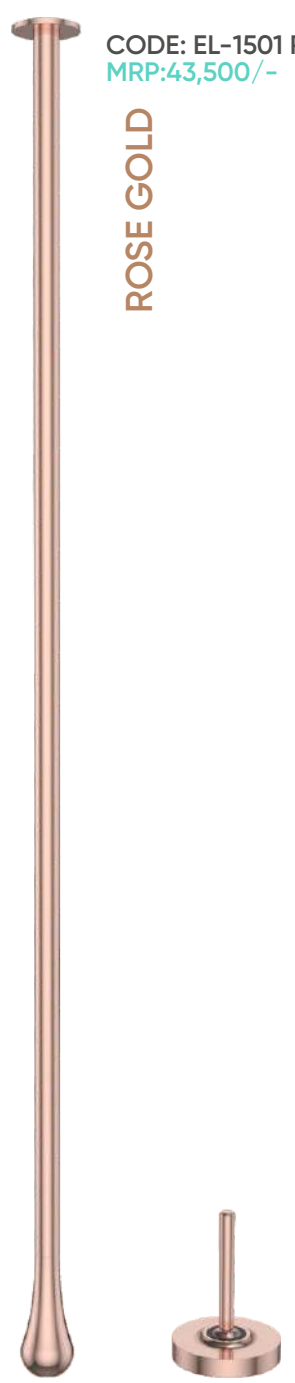

CODE: EL-1501 RG
MRP:43,500/-

ROSE GOLD

CHROME 250mm extension pipe
MRP:3,000/-
COLORS 250mm extension pipe
MRP:3,750/-

SIZE: 1125mm
DESCRIPTION
Ceiling mount faucet with
hot and cold mixer