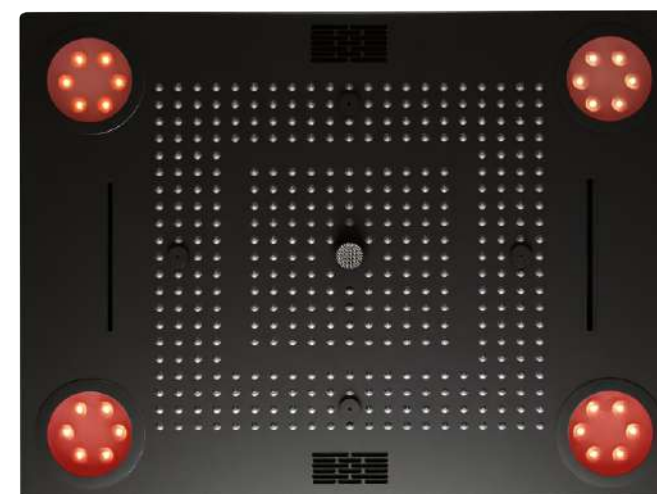

CODE: EL-4501 MB
MATT BLACK
MRP:2,91,750/-