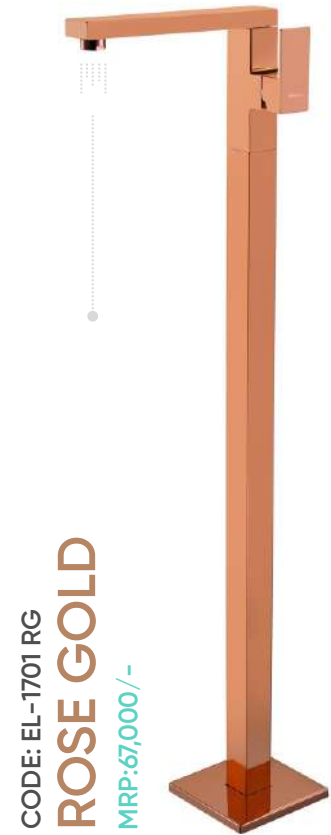

CODE: EL-1801 G  
**GOLD**  
MRP:50,000/-

CODE: EL-1801 GG  
**GUN GREY**  
MRP:50,000/-

CODE: EL-1801 BG  
**BRUSH GOLD**  
MRP:50,000/-

**DESCRIPTION**  
Floor mounted basin mixer  
SIZE: 1070 mm (42.8")